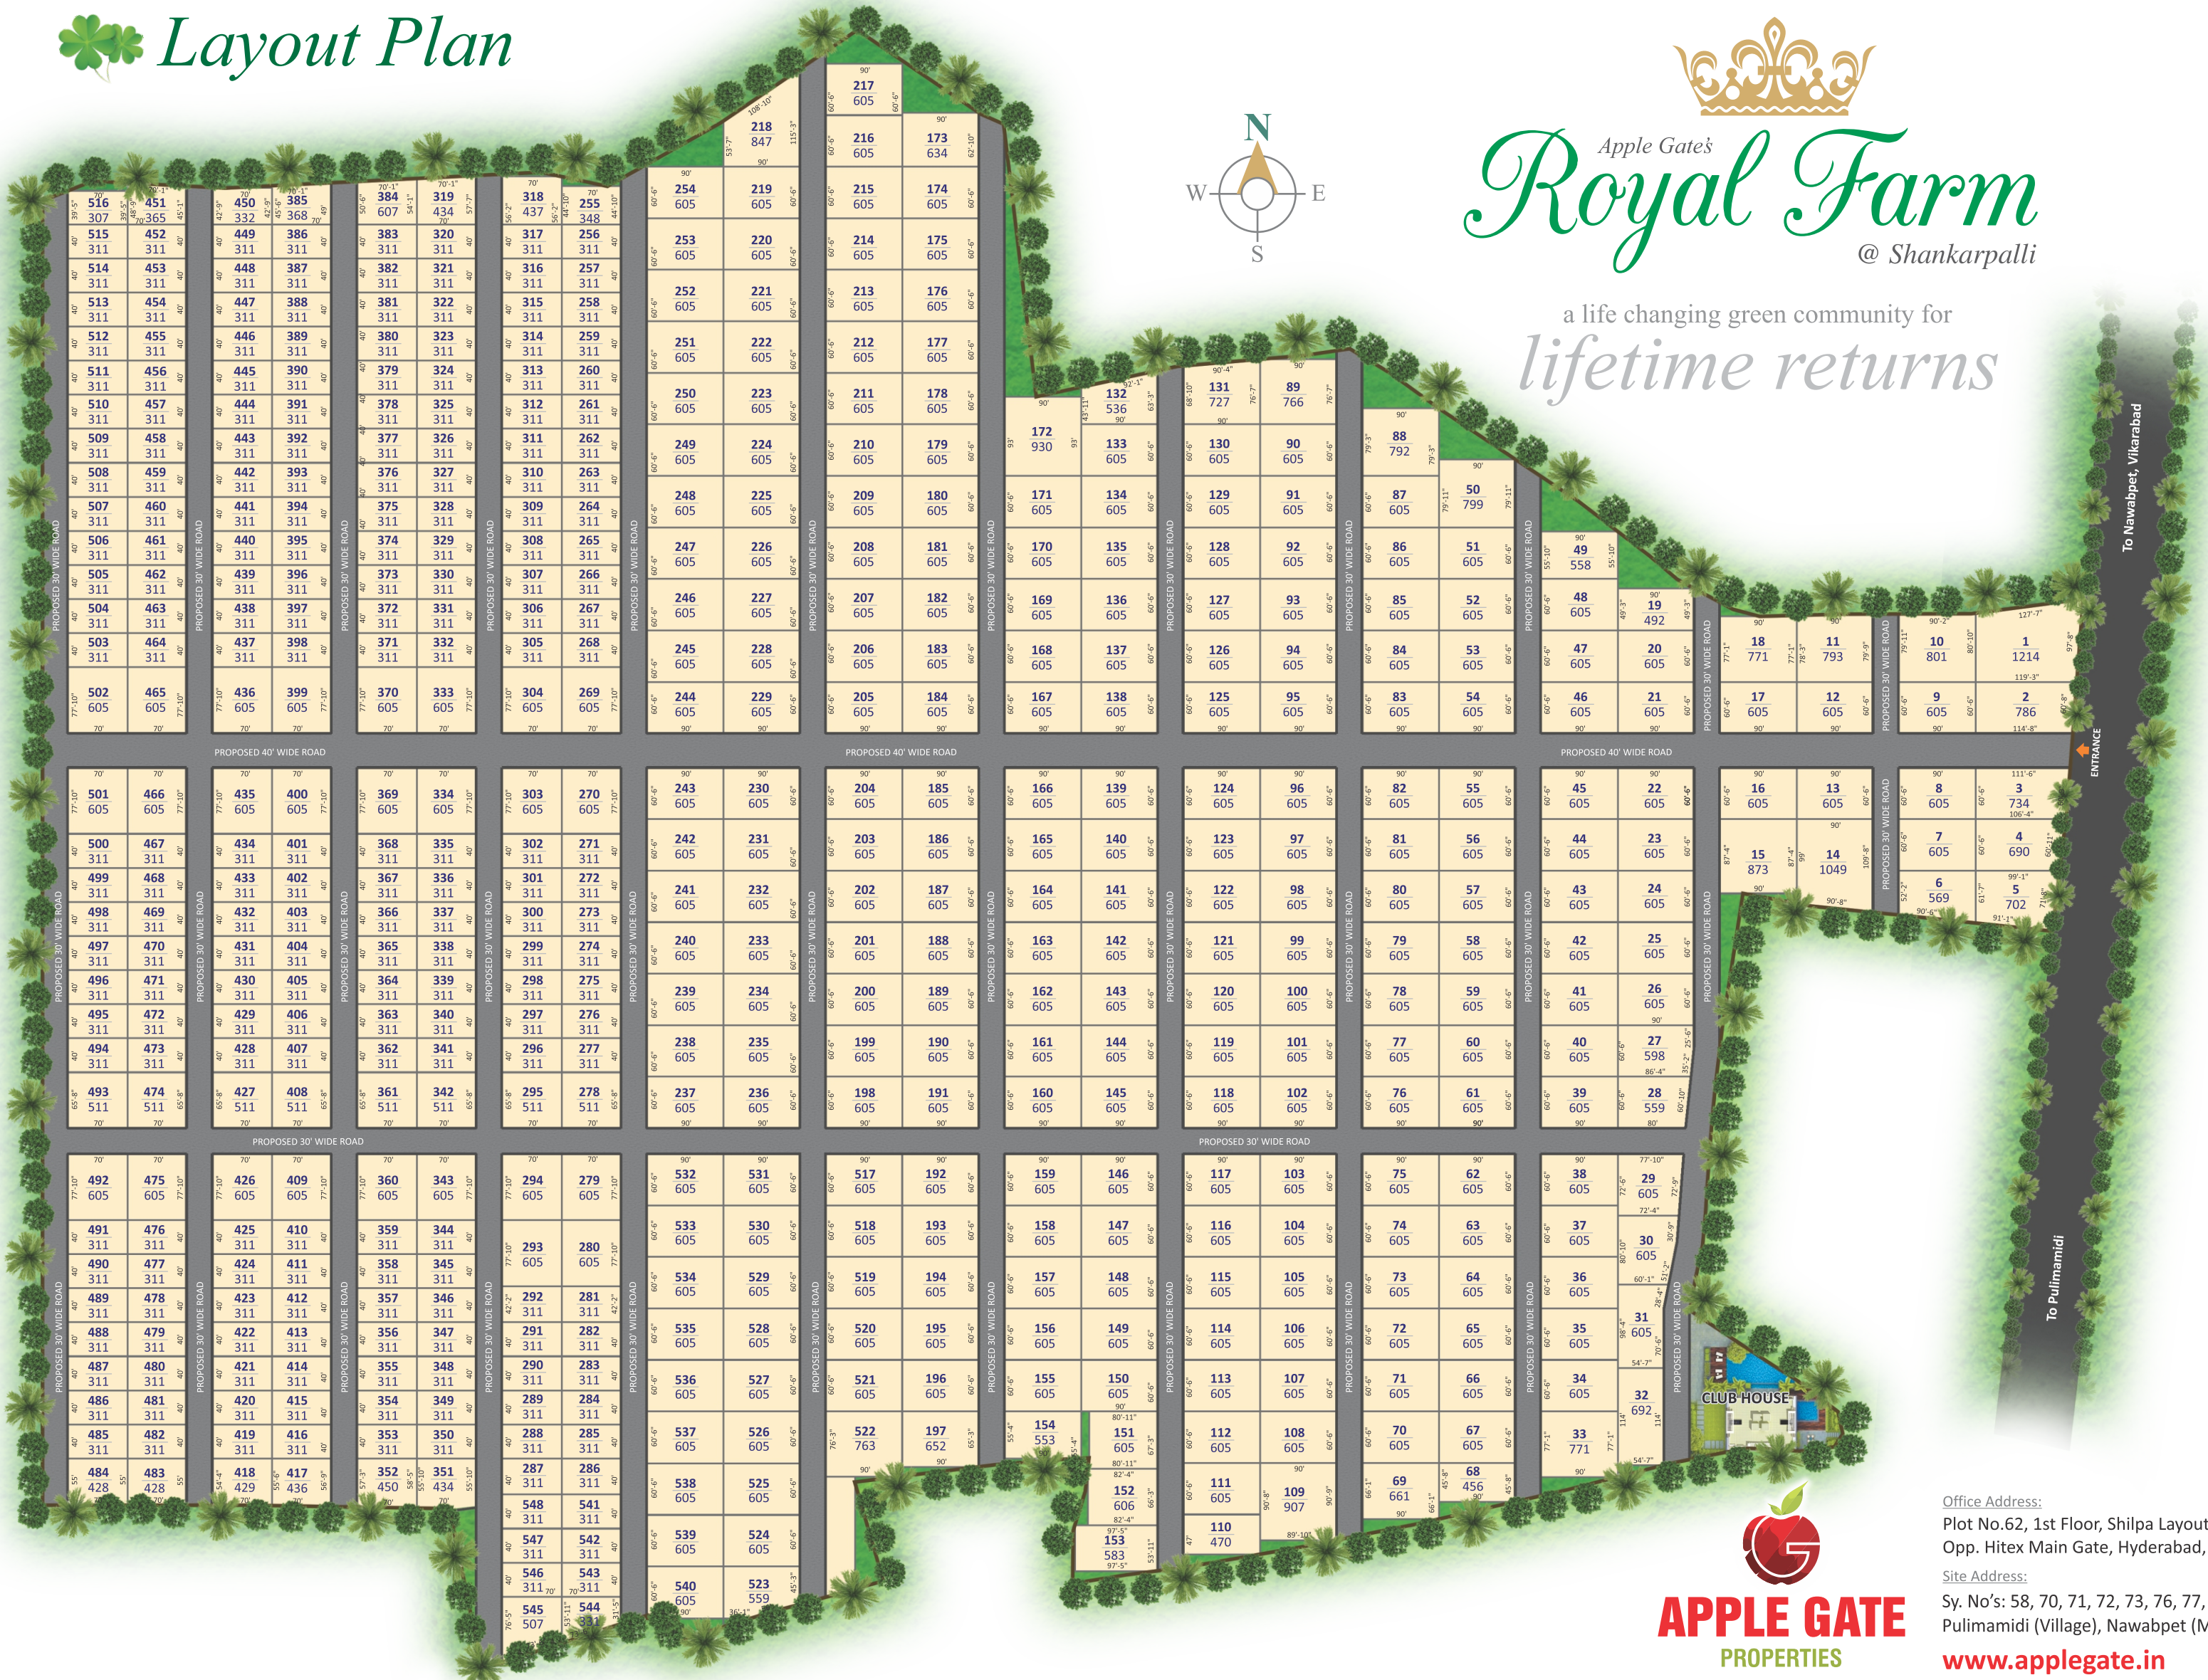

# Layout Plan

## Apple Gate's Royal Farm @ Shankarpalli

a life changing green community for  
*lifetime returns*

Office Address:  
Plot No.62, 1st Floor, Shilpa Layout, Hitex Road,  
Opp. Hitex Main Gate, Hyderabad, TS-500084.

Site Address:  
Sy. No's: 58, 70, 71, 72, 73, 76, 77, 78, 79 & 80,  
Pulimamidi (Village), Nawabpet (Mandal), Vikarabad (District).

[www.applegate.in](http://www.applegate.in)